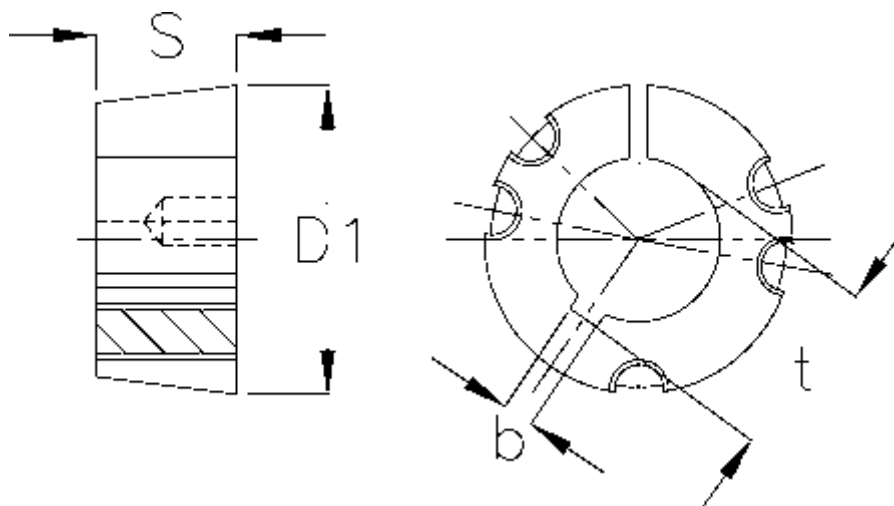

Article number: 6160403525080

Description: Taper bush 3525 bore $\varnothing 80$ mm

Measures

b	= 22
Bore	= 80
Bush type	= 3525
D1	= 127
S	= 64,9
Screw size	= 1/2 x 1 1/2"
t	= 85.4
Transmission moment	= 5060